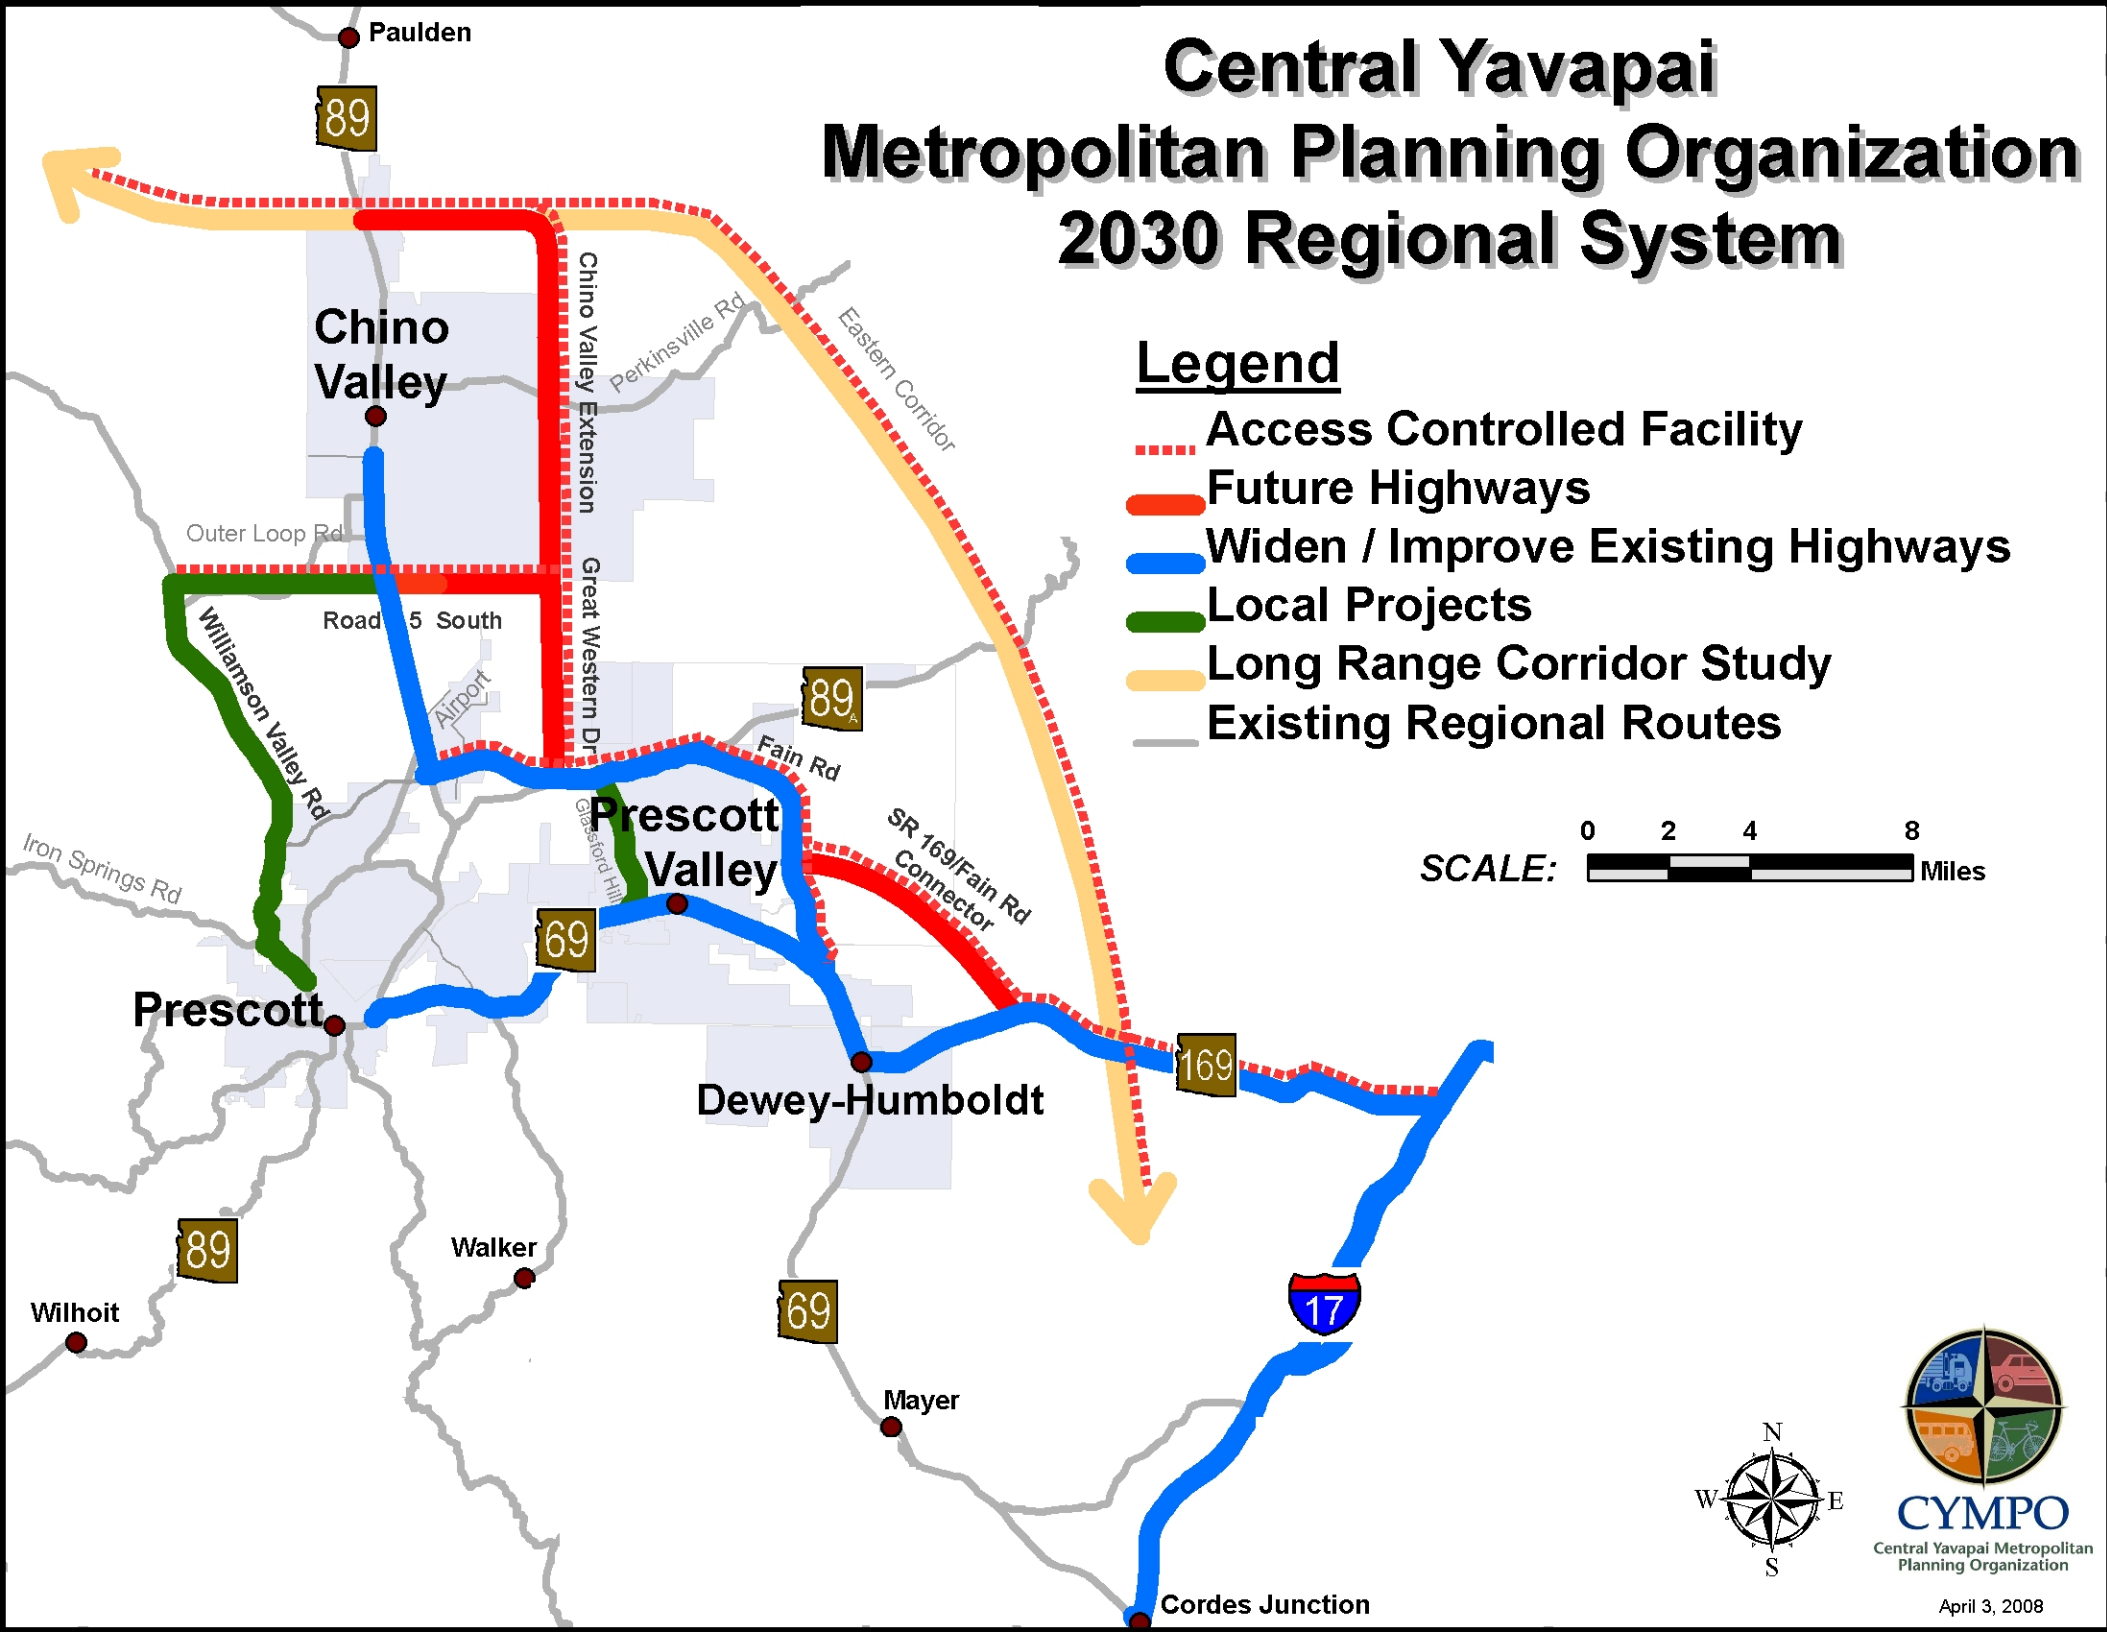

# Central Yavapai Metropolitan Planning Organization 2030 Regional System

## Legend

- ⋯ Access Controlled Facility
- Future Highways
- Widen / Improve Existing Highways
- Local Projects
- Long Range Corridor Study
- Existing Regional Routes

SCALE:  Miles

**CYMPO**  
Central Yavapai Metropolitan  
Planning Organization